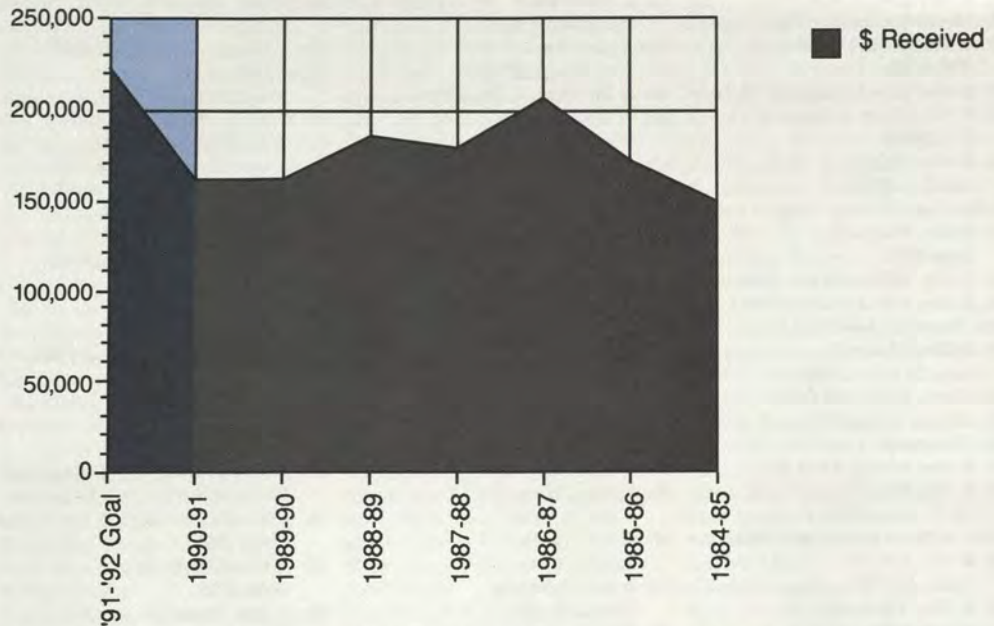

Parents Fund historical perspective

Mr. & Mrs. William O. Dewitt P'88
Mr. & Mrs. Roger H. Dickinson P'77
Mr. & Mrs. Vicker DiGravio, Jr. P'88
Mr. & Mrs. Jonathan Dodd P'85
Mr. & Mrs. J. B. Dunnder P'89
Mr. & Mrs. Sidney Eaton, Jr. P'89
Mr. & Mrs. Simon B. Ehrlich P'80
Mr. & Mrs. Terrence A. Elkes P'85
Mr. & Mrs. Albert B. Ellentuck P'88 & '86
Dr. & Mrs. Samuel Elster P'77
Penelope Embry P'88
Mr. & Mrs. James English, Jr. P'79
Mrs. Gerald J. Epps P'68
Mr. & Mrs. Ostrom Enders GP'87
Mr. & Mrs. John C. Evans P'86 & '83
Mr. & Mrs. Frederick Farnsworth P'76
Mrs. Bonnie Flickinger P'78 & '75
Mr. & Mrs. Burt Flickinger, Jr. P'78 & '75
Mr. & Mrs. John W. Frey P'88
Mr. & Mrs. Frank R. Gabelle P'84
Mr. & Mrs. James C. Garvey P'87 & '82
Mr. & Mrs. Paul H. Geddes P'89
Mr. & Mrs. Daniel Geller P'76
Mr. & Mrs. Arthur L. Gellert P'90
Mr. & Mrs. Albert Gerber P'87
Mr. Lawrence Glassman P'71
Dr. & Mrs. Sylvan Goldberg P'81
Mr. & Mrs. Fred Goldsmith P'75

Mr. & Mrs. Howard G. Goldsmith P'88
Dr. & Mrs. Leo J. Golub P'81
Mr. & Mrs. Carl B. Good P'87
Mr. & Mrs. Edward B. Goodnow P'88
Mr. & Mrs. Emanuel Gottesdiener P'76
Mr. & Mrs. William H. Grant P'75
Dr. & Mrs. Bernard Greenberg P'68
Mr. & Mrs. James Griesmer P'81
Mr. & Mrs. Roger Gross P'84
Mr. & Mrs. Edgar Grossman P'77
Mr. & Mrs. Nathan Grossman P'63
Mr. & Mrs. Gordon Gund P'90
Dr. Arnold Gurwitz P'88 & '81
Mrs. Paul H. Haggard P'62
Mr. & Mrs. C. Gordon Haines P'72
Mrs. George E. Haines P'62
Mr. & Mrs. Stephen Hamblett P'83 & '81
Mr. & Mrs. Martin Hamerman P'78
Dr. & Mrs. E. Lawrence Hanson P'86
Mr. & Mrs. Arthur F. Harden P'61
Mr. & Mrs. George Harlow P'87
Dr. & Mrs. H. Rodney Hartmann P'88
Mrs. Mary F. Hayden P'84
Mr. R. H. Heaton P'78
Estate of E. Pauline Hervey P'35
Mr. & Mrs. David R. Hinkle P'81
Mr. & Mrs. Alfred Hobart P'89
Dr. & Mrs. J. David Hoffman P'86, '83 & '76

Mr. & Mrs. Martin R. Hoffmann P'87
Mr. & Mrs. Seymour Hollander P'77
Mr. & Mrs. Frederic C. Hood P'80
Mr. & Mrs. Maclay R. Hyde P'88
Mr. & Mrs. James Ingala V P'62
Mr. & Mrs. Raymond L. Jacobsen P'86
Dr. & Mrs. Bernard Jaffe P'88
Mr. & Mrs. Paul Atos Johnson P'86
Mr. & Mrs. R. Francis Johnson P'82 & '76
Mrs. Benjamin F. Jones IV P'80
Mr. & Mrs. Julius Karosen GP'90
Mr. & Mrs. Norman L. Kasparson P'83
Mr. Thomas M. Keith P'57
Mr. & Mrs. Robert J. Kelley P'85
Mr. & Mrs. Lawrence Kennison P'71
Mr. & Mrs. John F. Kent P'77 & '74
Mr. & Mrs. Robert James Kiely P'85
Mr. & Mrs. Herbert Klagsbrun P'86
Mrs. David W. Klau P'45
Dr. Percy Klingenstein P'64
Mr. & Mrs. John M. Knizeski P'80
Mr. & Mrs. Archa O. Knowlton P'84
Mrs. Richard K. Korn P'64
Mr. & Mrs. Labori Krass
Mr. & Mrs. Anthony B. Kuklin P'88
Estate of Ann Ladin GP'90
Dr. & Mrs. Robert C. Landis P'87