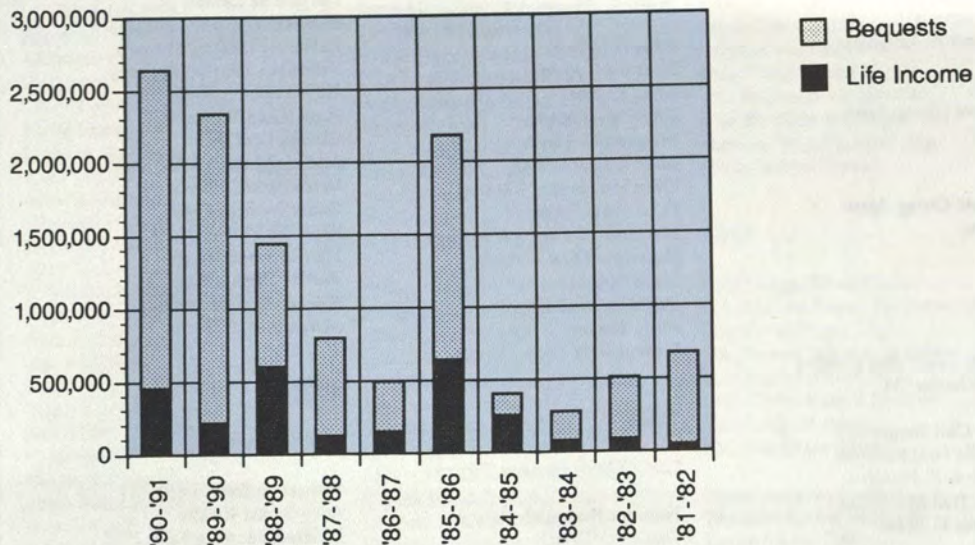

1963

Planned Giving Agent:
Vacant

Anonymous-6
Nancy Allen Waterfill
Constance A. Cross
Joan Snyder Abelson

1964

Planned Giving Agent:
Vacant

Planned Giving 10-year history

Anonymous
Barbara Brachman Fried
Marilyn Ellman Frankel
Elizabeth Saalfeld Ives