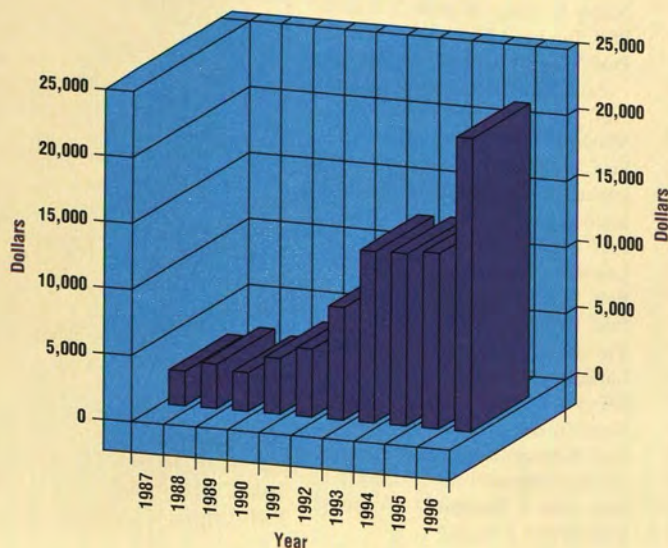

Senior Pledge Program 10-year history