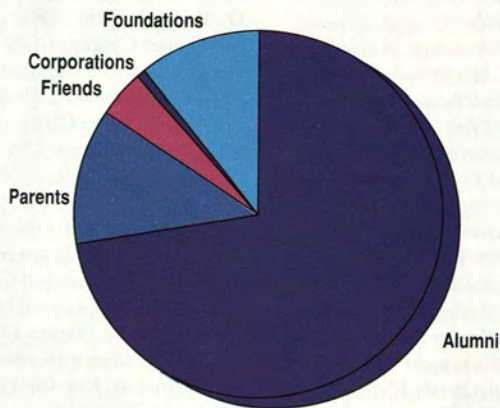

Sources

Sources

Alumni	$6,636,827
Parents	1,098,166
Friends	381,705
Corporations	71,944
Foundations	991,625
Total	$9,180,267