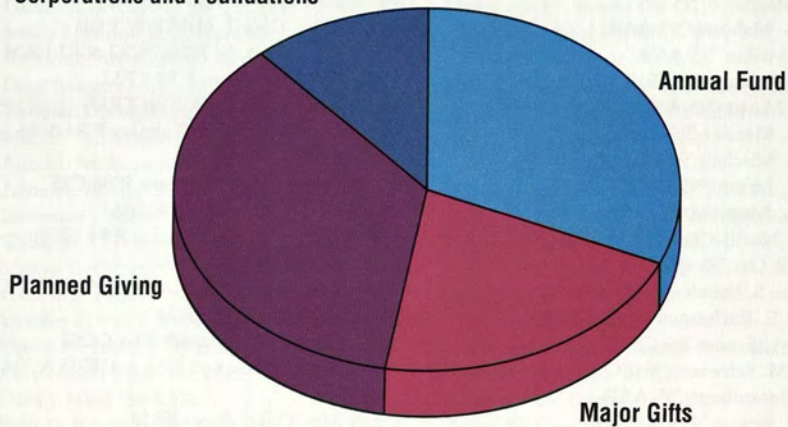

Total giving: \$9,180,267 (Cash received in 1995-96)

Summary

Corporations and Foundations

Summary

Annual Fund	\$2,894,114
Major Gifts	1,930,819
Planned Giving	3,291,765
Corps and Foundations	1,063,569
Total	\$9,180,267