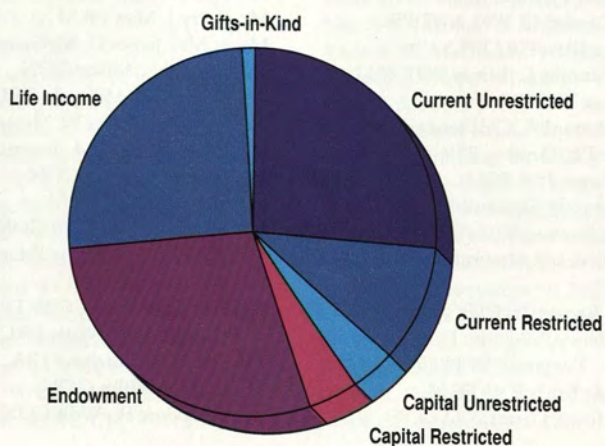

Designations

Designations

Current:	
Unrestricted	$2,409,313
Restricted	943,351
Capital:	
Unrestricted	350,632
Restricted	399,514
Endowment	2,634,649
Life Income	2,336,429
Gifts-in-Kind	106,379
Total	$9,180,267