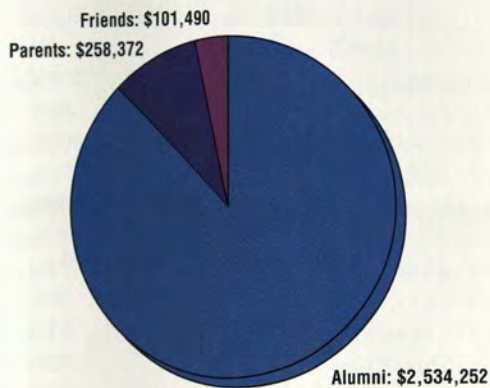

Annual Fund breakdown