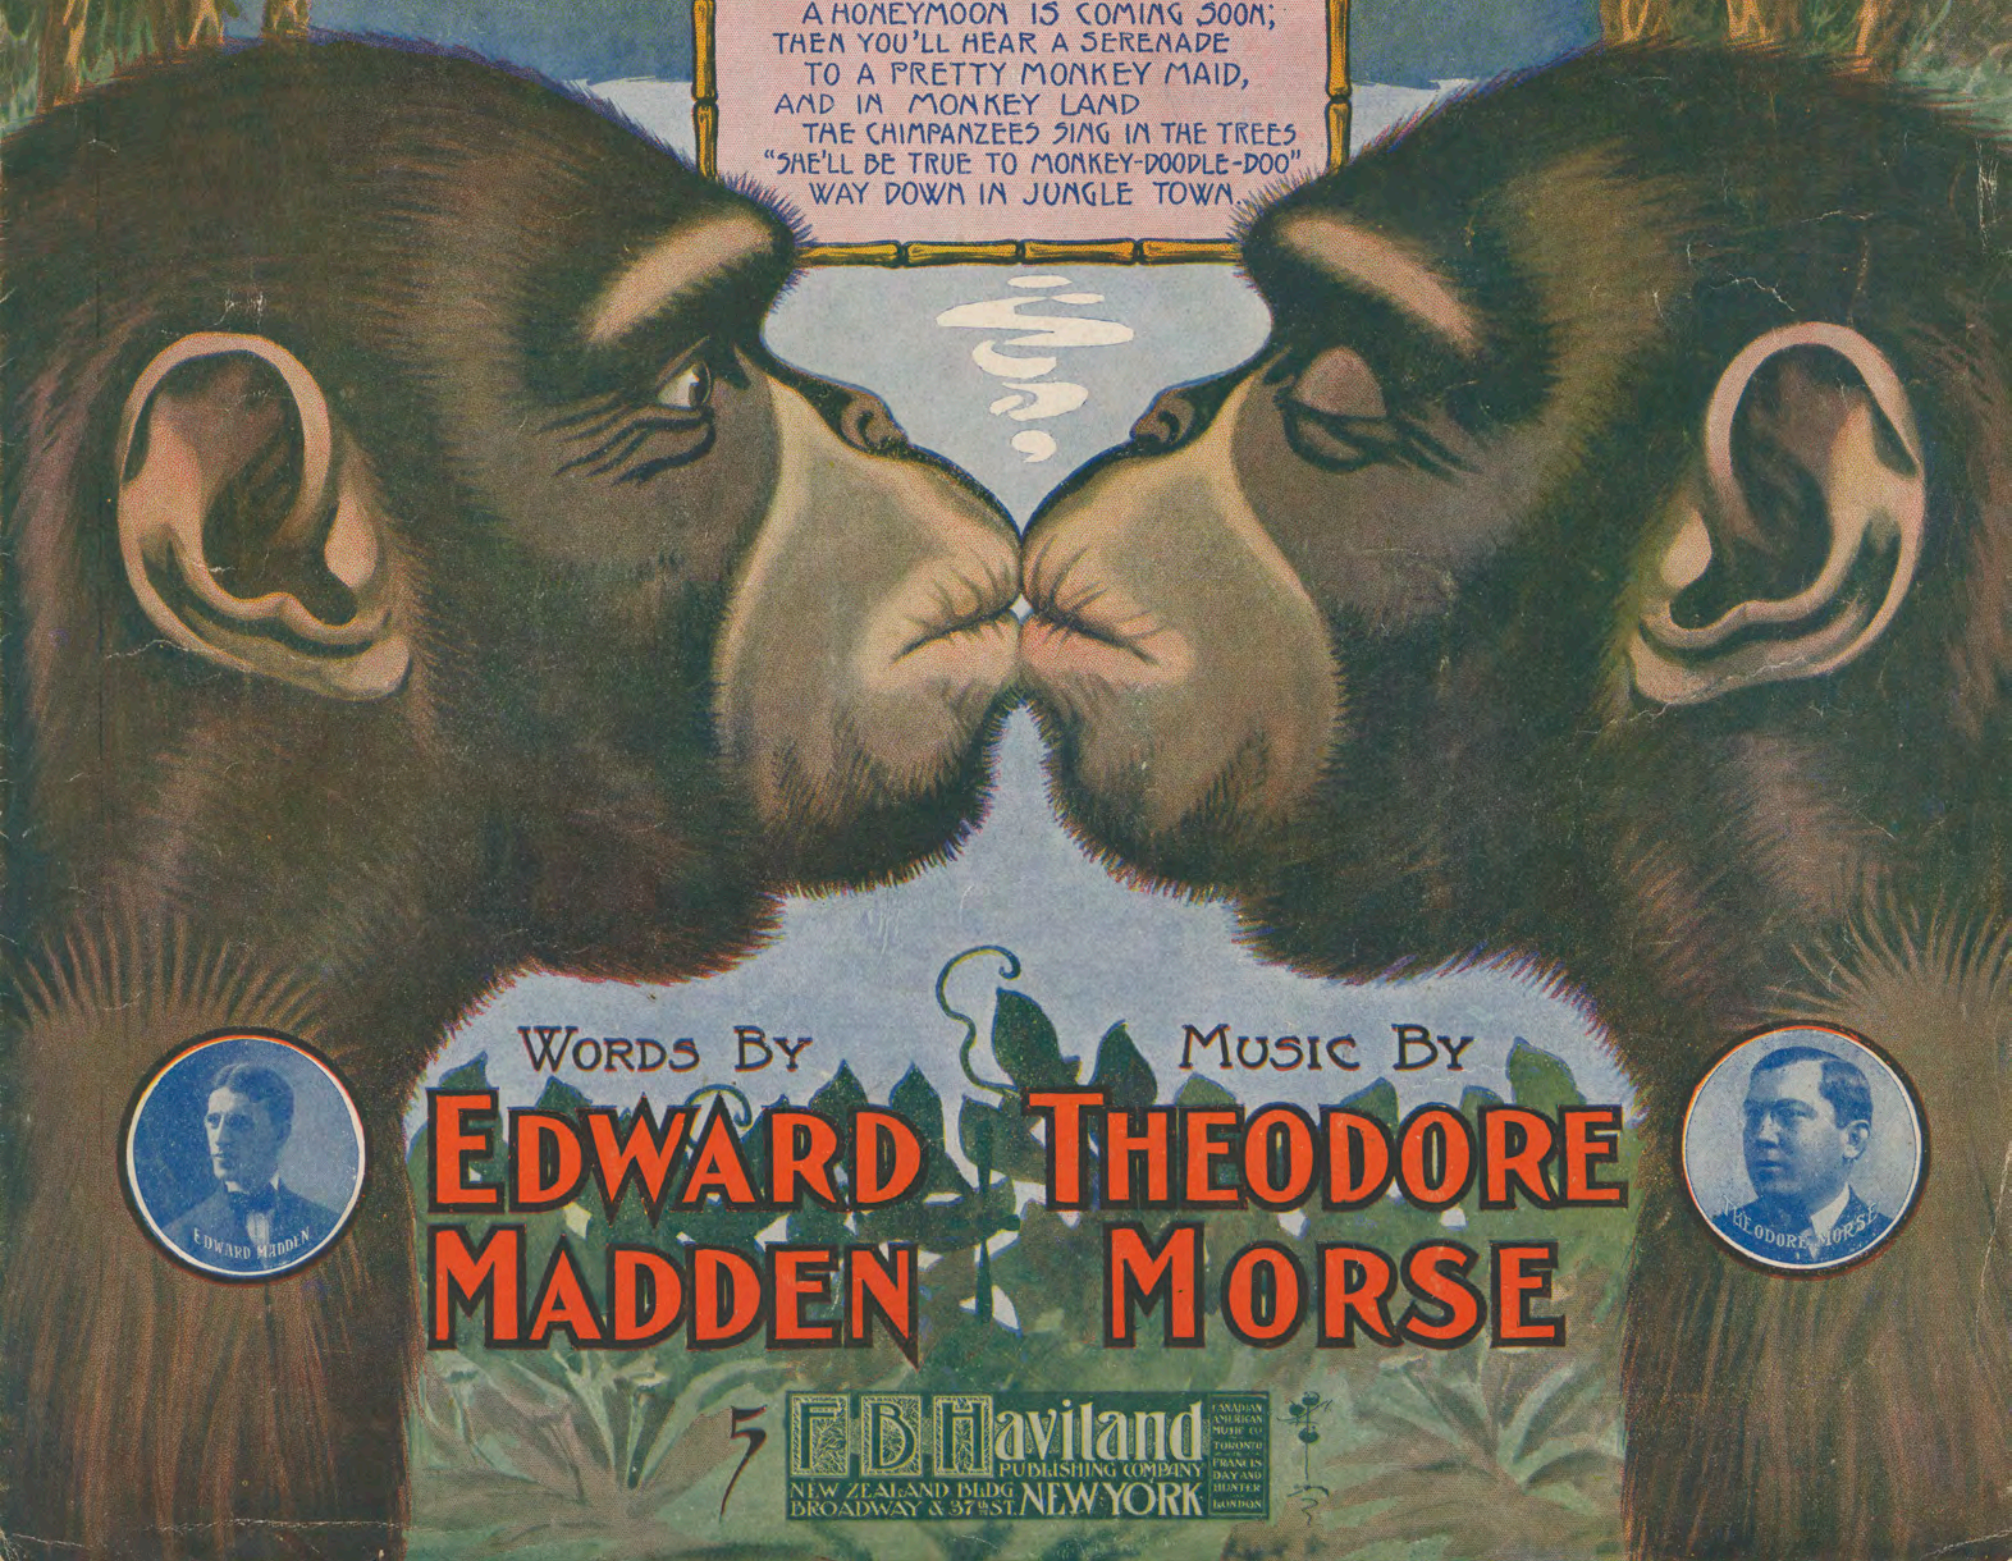

The views expressed in this paper are solely those of the author.

DOWN IN JUNGLE TOWN

was Stephenson

~ CHORUS ~
DOWN IN JUNGLE TOWN,
A HONEYMOON IS COMING SOON;
THEN YOU'LL HEAR A SERENADE
TO A PRETTY MONKEY MAID,
AND IN MONKEY LAND
THE CHIMPANZEES SING IN THE TREES
"SHE'LL BE TRUE TO MONKEY-DOODLE-DOO"
WAY DOWN IN JUNGLE TOWN.

Music by
THEODORE MORSE.

Moderato.

The musical score is written for piano and voice. It begins with a piano introduction in 2/4 time, marked 'Moderato'. The introduction features a melody in the right hand and a bass line in the left hand, both in a key with two flats (B-flat major or D minor). The piano part includes dynamic markings such as 'f' (forte) and '8va' (octave up). The vocal line enters in the third system with the lyrics: 'Down in Jun-gle Town, / Soon he came to spoon, / the moon shone down with-out a frown; / be-neath the moon, with his bab-oon;'. The piano accompaniment continues throughout the vocal lines, providing harmonic support and rhythmic accompaniment.