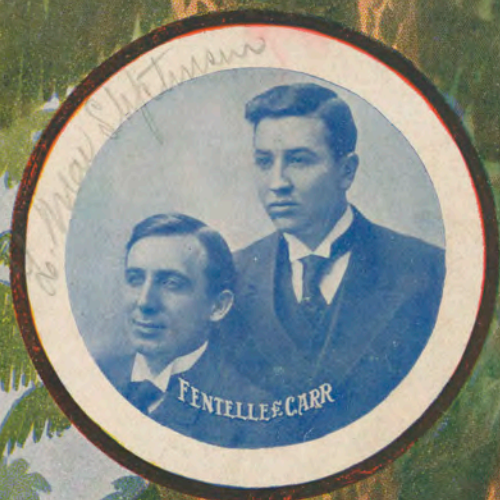

1908

Down in Jungle Town

Edward Madden

Theodore Morse

Follow this and additional works at: <https://digitalcommons.conncoll.edu/sheetmusic>

Recommended Citation

Madden, Edward and Morse, Theodore, "Down in Jungle Town" (1908). *Historic Sheet Music Collection*. 1358.
<https://digitalcommons.conncoll.edu/sheetmusic/1358>

The views expressed in this paper are solely those of the author.

DOWN IN JUNGLE TOWN

was Stephenson

~ CHORUS ~
DOWN IN JUNGLE TOWN,
A HONEYMOON IS COMING SOON;
THEN YOU'LL HEAR A SERENADE
TO A PRETTY MONKEY MAID,
AND IN MONKEY LAND
THE CHIMPANZEES SING IN THE TREES
"SHE'LL BE TRUE TO MONKEY-DOODLE-DOO"
WAY DOWN IN JUNGLE TOWN.

Music by
THEODORE MORSE.

Moderato.

The musical score is written for piano and voice. It begins with a piano introduction in 2/4 time, marked 'Moderato'. The introduction features a melody in the right hand and a bass line in the left hand, both in a key with two flats (B-flat major or D minor). The piano part includes dynamic markings such as 'f' (forte) and '8va' (octave up). The vocal line enters in the third system with the lyrics: 'Down in Jun-gle Town, / Soon he came to spoon, / the moon shone down with-out a frown; / be-neath the moon, with his bab-oon;'. The piano accompaniment continues throughout the vocal lines, providing harmonic support and rhythmic accompaniment.