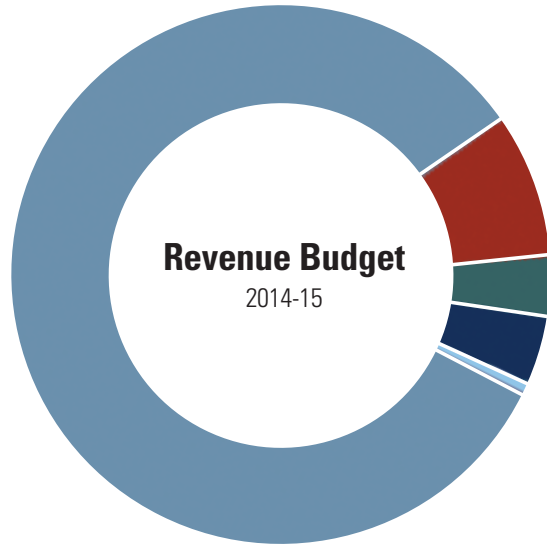

Financial Summary

FISCAL YEAR 2014-15

Disciplined budget management and excellence in financial stewardship and donor engagement translated into unprecedented success this past fiscal year. Evidence of this success is reflected in the following financial summary. It is also mirrored in our continuing forward momentum, driven by the extraordinary generosity and philanthropic leadership of our alumni, parents and friends.

STUDENT FEES

82.9%

ENDOWMENT

8.3%

GIFTS/GRANTS

3.7%

ANNUAL FUND

4.2%

OTHER

0.9%