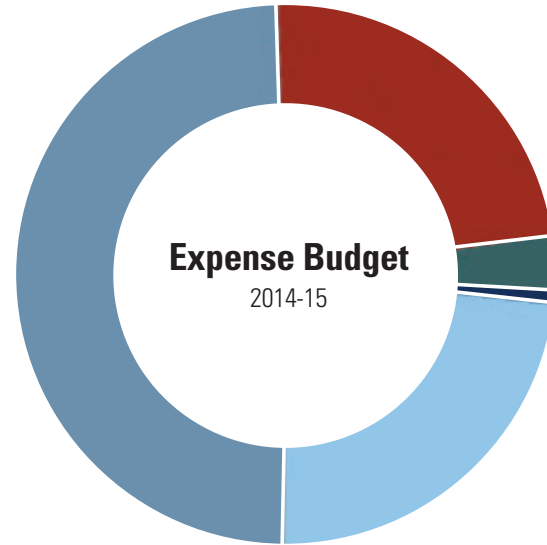

COMPENSATION

49.4%

FINANCIAL AID

23.1%

DEBT SERVICE

3.5%

CONTINGENCY

1.0%

OPERATING EXPENSE

23%

Budget: $134.9 million

Comprehensive Fee: $60,895

Endowment Spend Rule Distribution: $11.2 million

Annual Fund: $5.6 million

Financial Aid: $31.2 million

Enrollment: 1853 Full-time Undergraduate

Student/Faculty Ratio: 9:1

Debt (6/30/15): $81.7 million

Net Assets (6/30/15): $359 million