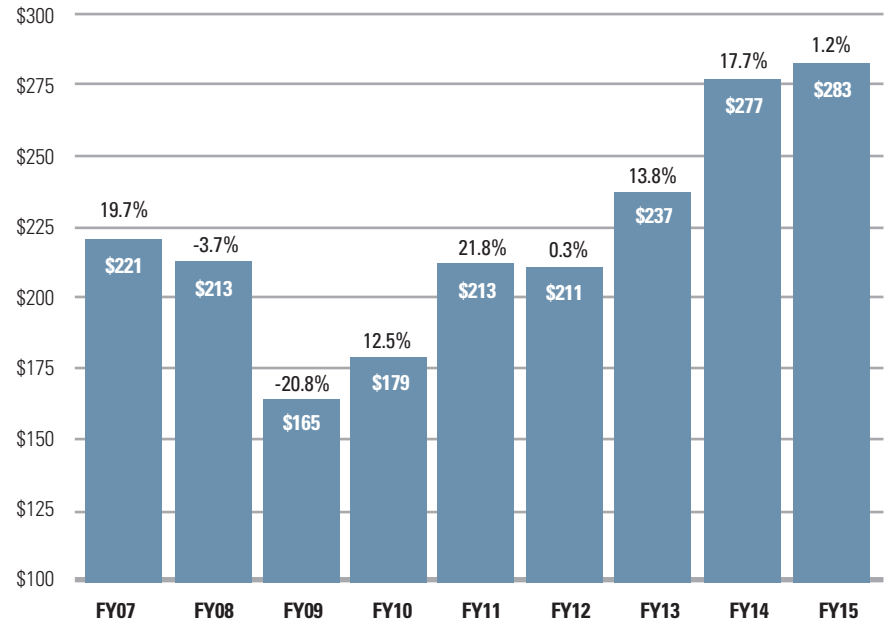

Endowment Portfolio Market Value and Investment Return

(in $ millions, as of June 30)